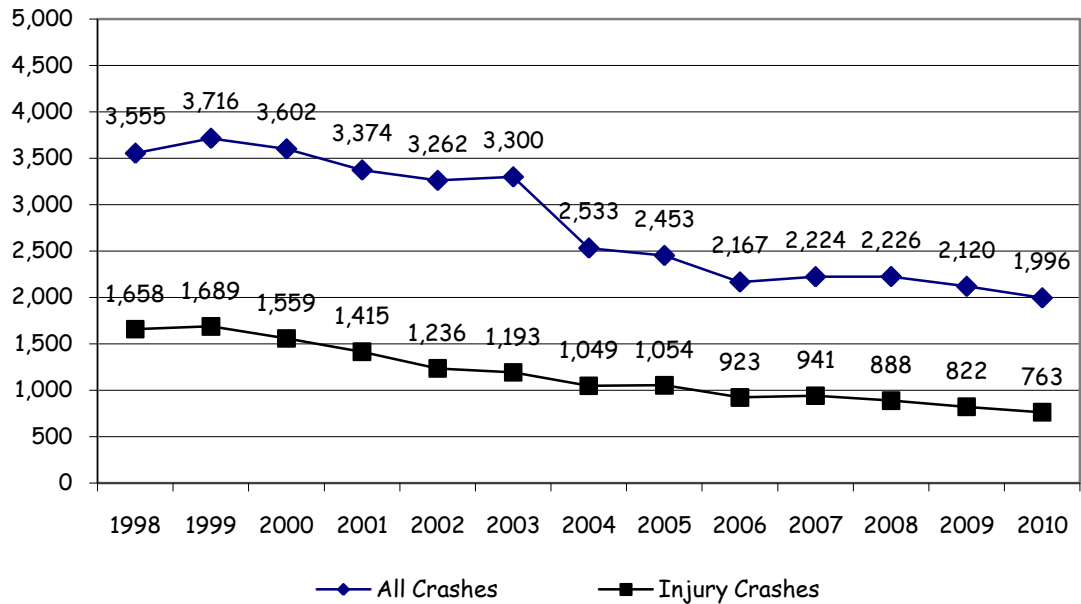

### Drivers Age 15 and Younger All Crashes

### 16 Year Olds

Source: Standard Summary of Nebraska Motor Vehicle Traffic Accidents, Statewide, Age of Driver  
Last Date Modified: 1/11/12

### 17 Year Olds

### 18 Year Olds

Source: Standard Summary of Nebraska Motor Vehicle Traffic Accidents, Statewide, Age of Driver  
 Last Date Modified: 1/11/12