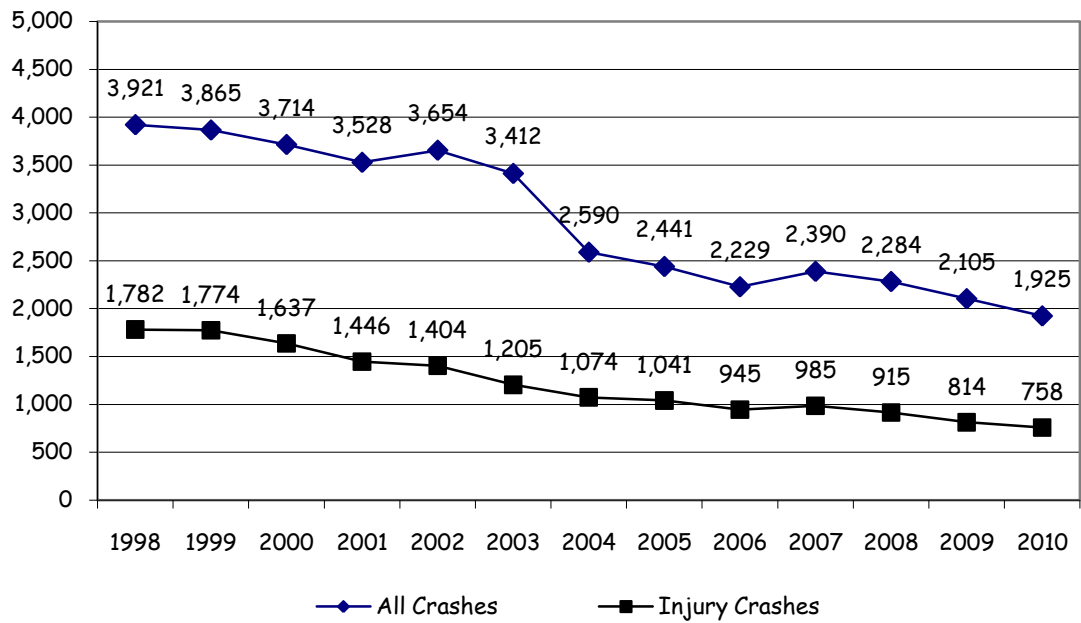

### Drivers Age 15 and Younger All Crashes

### 16 Year Olds

Source: Standard Summary of Nebraska Motor Vehicle Traffic Accidents, Statewide, Age of Driver  
Last Date Modified: 1/11/12

### 17 Year Olds

### 18 Year Olds

Source: Standard Summary of Nebraska Motor Vehicle Traffic Accidents, Statewide, Age of Driver  
 Last Date Modified: 1/11/12