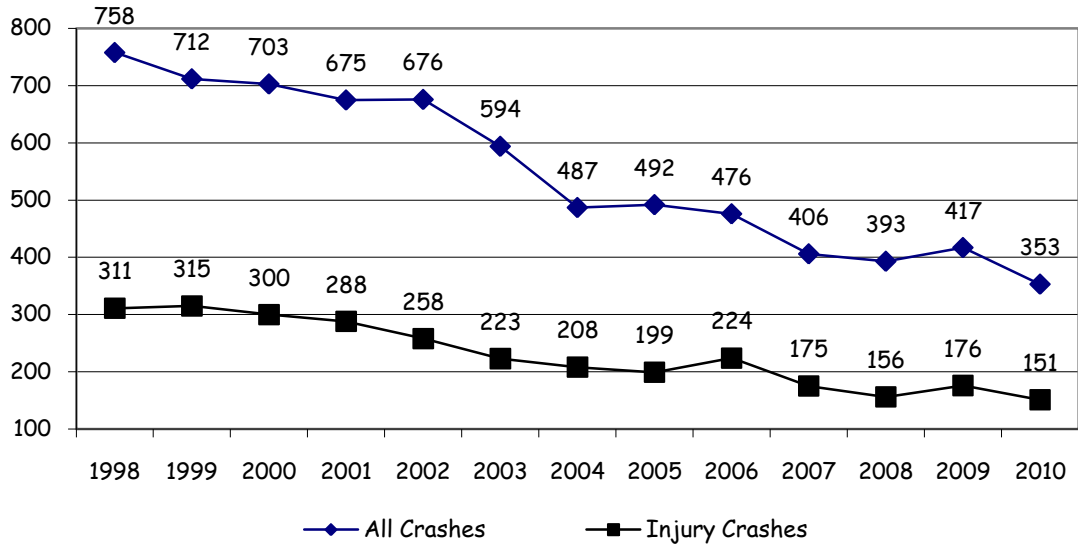

### Drivers Age 15 and Younger All Crashes

### 16 Year Olds

Source: Standard Summary of Nebraska Motor Vehicle Traffic Accidents, Statewide, Age of Driver  
Last Date Modified: 1/11/12

### 17 Year Olds

### 18 Year Olds

Source: Standard Summary of Nebraska Motor Vehicle Traffic Accidents, Statewide, Age of Driver  
 Last Date Modified: 1/11/12