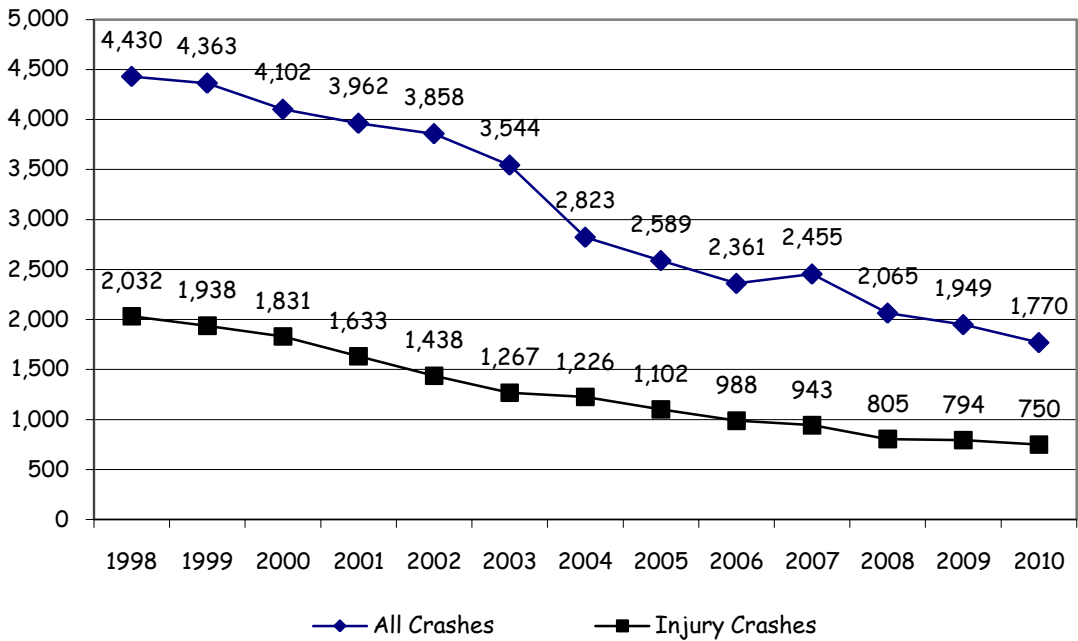

### Drivers Age 15 and Younger All Crashes

### 16 Year Olds

Source: Standard Summary of Nebraska Motor Vehicle Traffic Accidents, Statewide, Age of Driver  
Last Date Modified: 1/11/12

### 17 Year Olds

### 18 Year Olds

Source: Standard Summary of Nebraska Motor Vehicle Traffic Accidents, Statewide, Age of Driver  
 Last Date Modified: 1/11/12